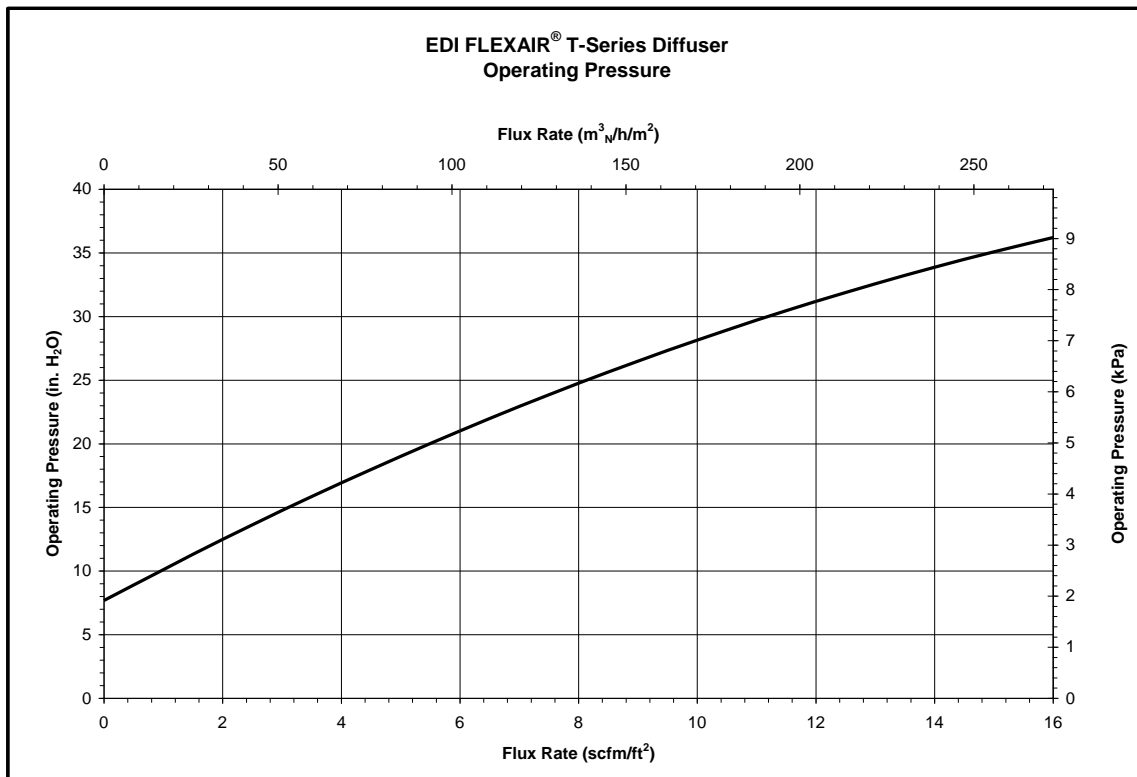

T-Series Performance Curves

Please contact Diffuser Express with technical questions regarding product selection.

1-877-EDI-AIR8 (334-2778) or 573-474-9456

Email: sales@DiffuserExpress.com or EDI@wastewater.com