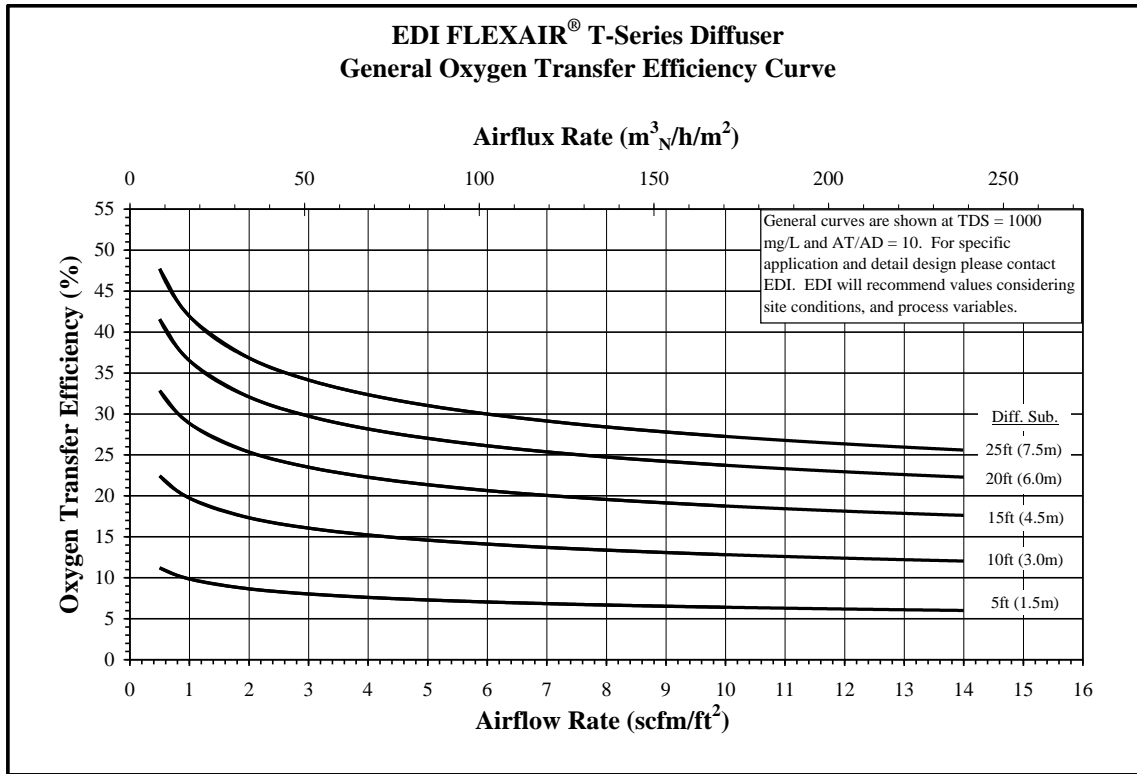

T-Series Performance Curves

Please contact Diffuser Express with technical questions regarding product selection.

1-877-EDI-AIR8 (334-2778) or 573-474-9456

Email: sales@DiffuserExpress.com or EDI@wastewater.com