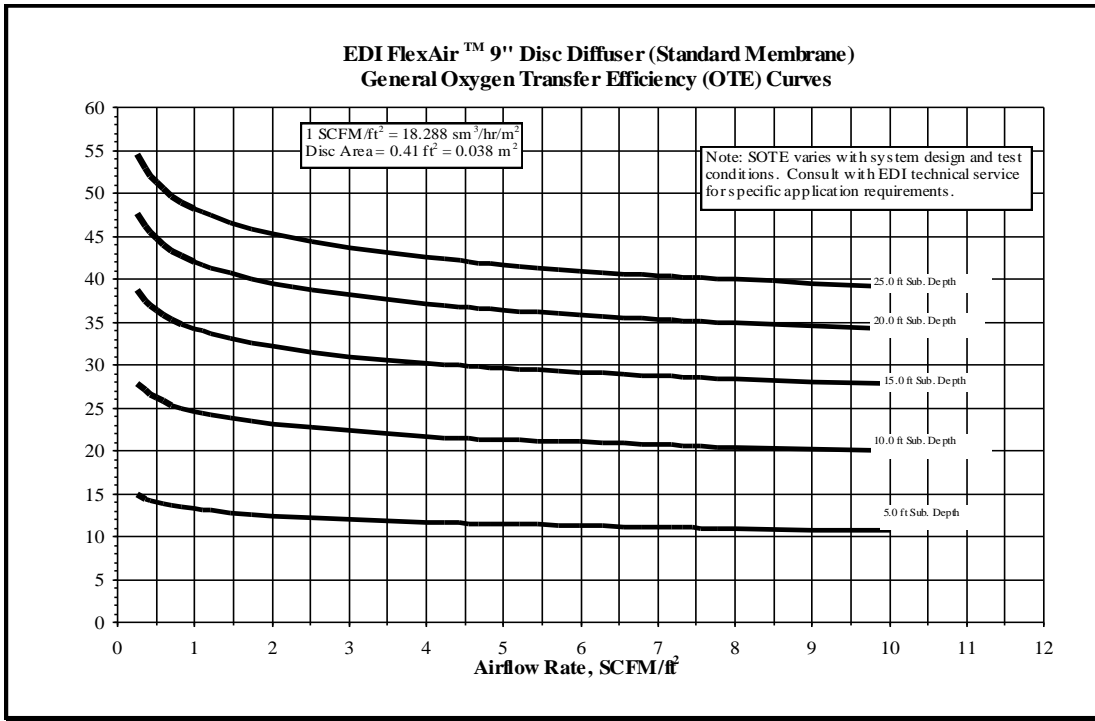

# Flexible Membrane Performance Curves

Please contact Diffuser Express with technical questions regarding product selection.

1-877-EDI-AIR8 (334-2778) or 573-474-9456

Email: [sales@DiffuserExpress.com](mailto:sales@DiffuserExpress.com) or [EDI@wastewater.com](mailto:EDI@wastewater.com)