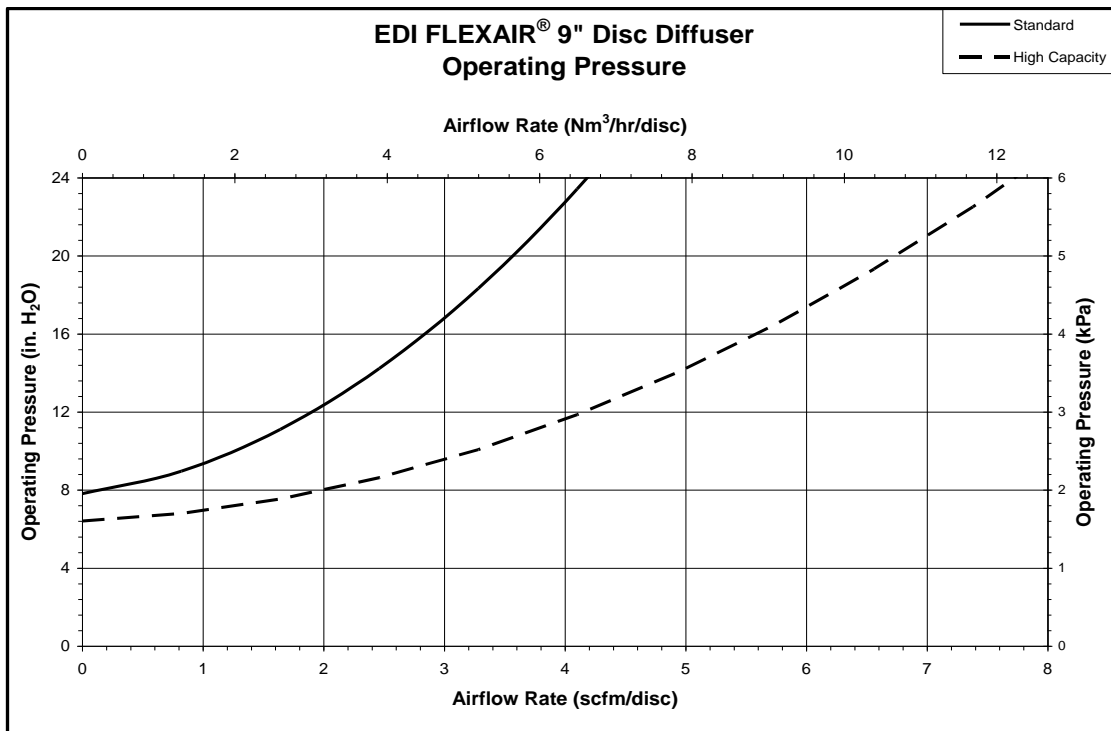

# Flexible Membrane Performance Curves

Please contact Diffuser Express with technical questions regarding product selection.

1-877-EDI-AIR8 (334-2778) or 573-474-9456

Email: [sales@DiffuserExpress.com](mailto:sales@DiffuserExpress.com) or [EDI@wastewater.com](mailto:EDI@wastewater.com)